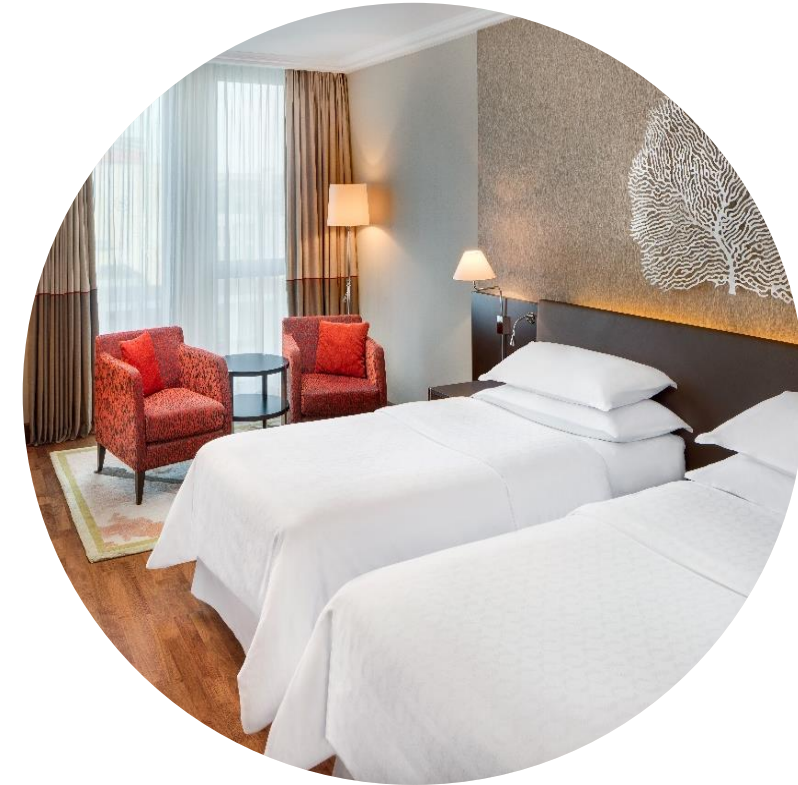

# 209 Guestrooms

- 98 Classic rooms
- 61 Deluxe rooms

- 26 Club rooms
- 13 Junior Suites

- 10 Executive Suites
- 1 Presidential Suite

- Rooms (30 – 42 sqm)
- Suites (44 – 75 sqm)

Room equipment:

- Sheraton Signature bed
- Wooden floors
- Coffee & tea amenities
- Air-conditioning
- Free WiFi
- Iron & ironing board
- Complimentary access to 24/7 Fitness Centre